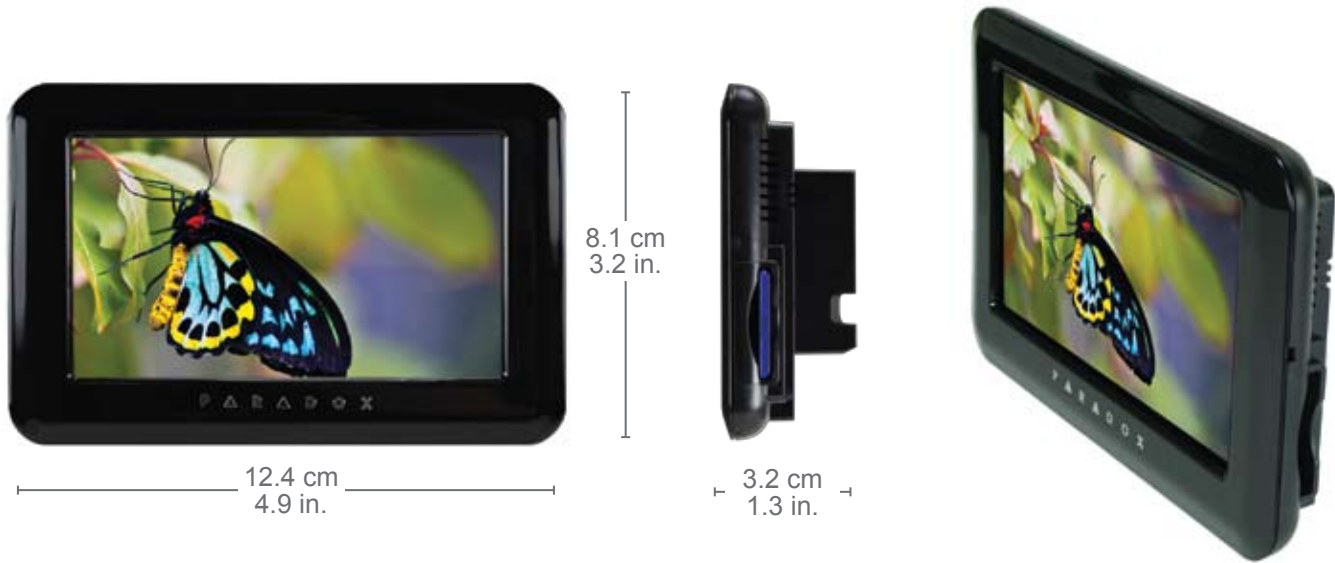

TM4 Overview

■ User-friendly

Filter zone/area lists by their status, and find specific zones/areas by using a search function. Featuring intuitive menus and icons, ultra-fast response time when scrolling through pages, and clear and precise menu-driven prompts, the TM4 makes the user experience easier and friendlier than ever.

■ External SD Media Card Slot

Used to download custom themes and sounds, upload photos for use with the slideshow function, and upgrade firmware.

■ Sensors

The TM4 provides a built-in sensor for indoor temperature readings. In addition, a TEMP07 (External Temperature Sensor) can be connected to the TM4's temperature input for outdoor temperature readings.

■ Customizable Labels

Allows the user to customize and edit zones, areas, users, and PGM output labels.

Specifications

Power Input	9 to 16 Vdc, 100 mA max.
Display	4.3-inch (10.9 cm) widescreen color display (480 x 272 pixel resolution)
Colors	Available in Piano Mirror Black and Mirror Ivory White